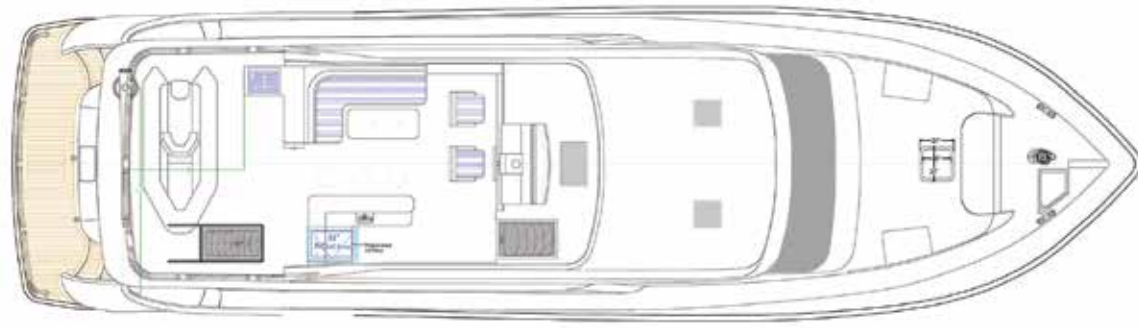

SPECIFICATIONS & FEATURES

 **REGENCY** P65MY

The Anatomy of a Finely Crafted Yacht.

It's All in the Details.

		
POWER	Twin Cat, Cummins or Volvo Tier 3 compliant diesel engines	
GENERATORS	Twin 12kw & 20kw Northern Lights	
INVERTER	Victron Energy 5kw inverter with Northstar AGM batteries	
ISO TRANSFORMERS	Two C-Charles 250V/50A	
L.O.A.	66'9"	20.37M
HULL LENGTH	65'7"	19.98M
BEAM	18'3"	5.56M
DRAFT	5'2"	1.37M
DISPLACEMENT	88,105 Lbs. dry	40MT
FUEL	1,200 gallons	4,542L
WATER	285 gallons	1,056L
HOLDING TANK	100 gallons	378.5L