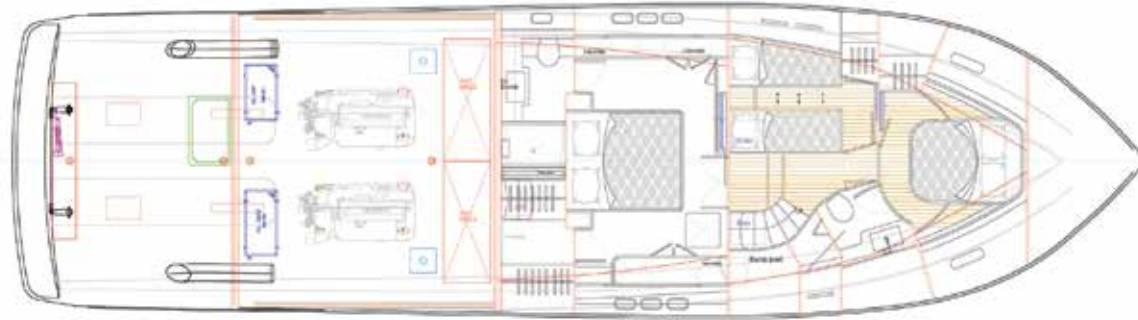

SPECIFICATIONS & FEATURES

 **REGENCY** P65MY

The Anatomy of a Finely Crafted Yacht.

It's All in the Details.

		
POWER	Twin Cat, Cummins or Volvo Tier 3 compliant diesel engines	
GENERATORS	Twin 12kw & 20kw Northern Lights	
INVERTER	Victron Energy 5kw inverter with Northstar AGM batteries	
ISO TRANSFORMERS	Two C-Charles 250V/50A	
L.O.A.	66'9"	20.37M
HULL LENGTH	65'7"	19.98M
BEAM	18'3"	5.56M
DRAFT	5'2"	1.37M
DISPLACEMENT	88,105 Lbs. dry	40MT
FUEL	1,200 gallons	4,542L
WATER	285 gallons	1,056L
HOLDING TANK	100 gallons	378.5L